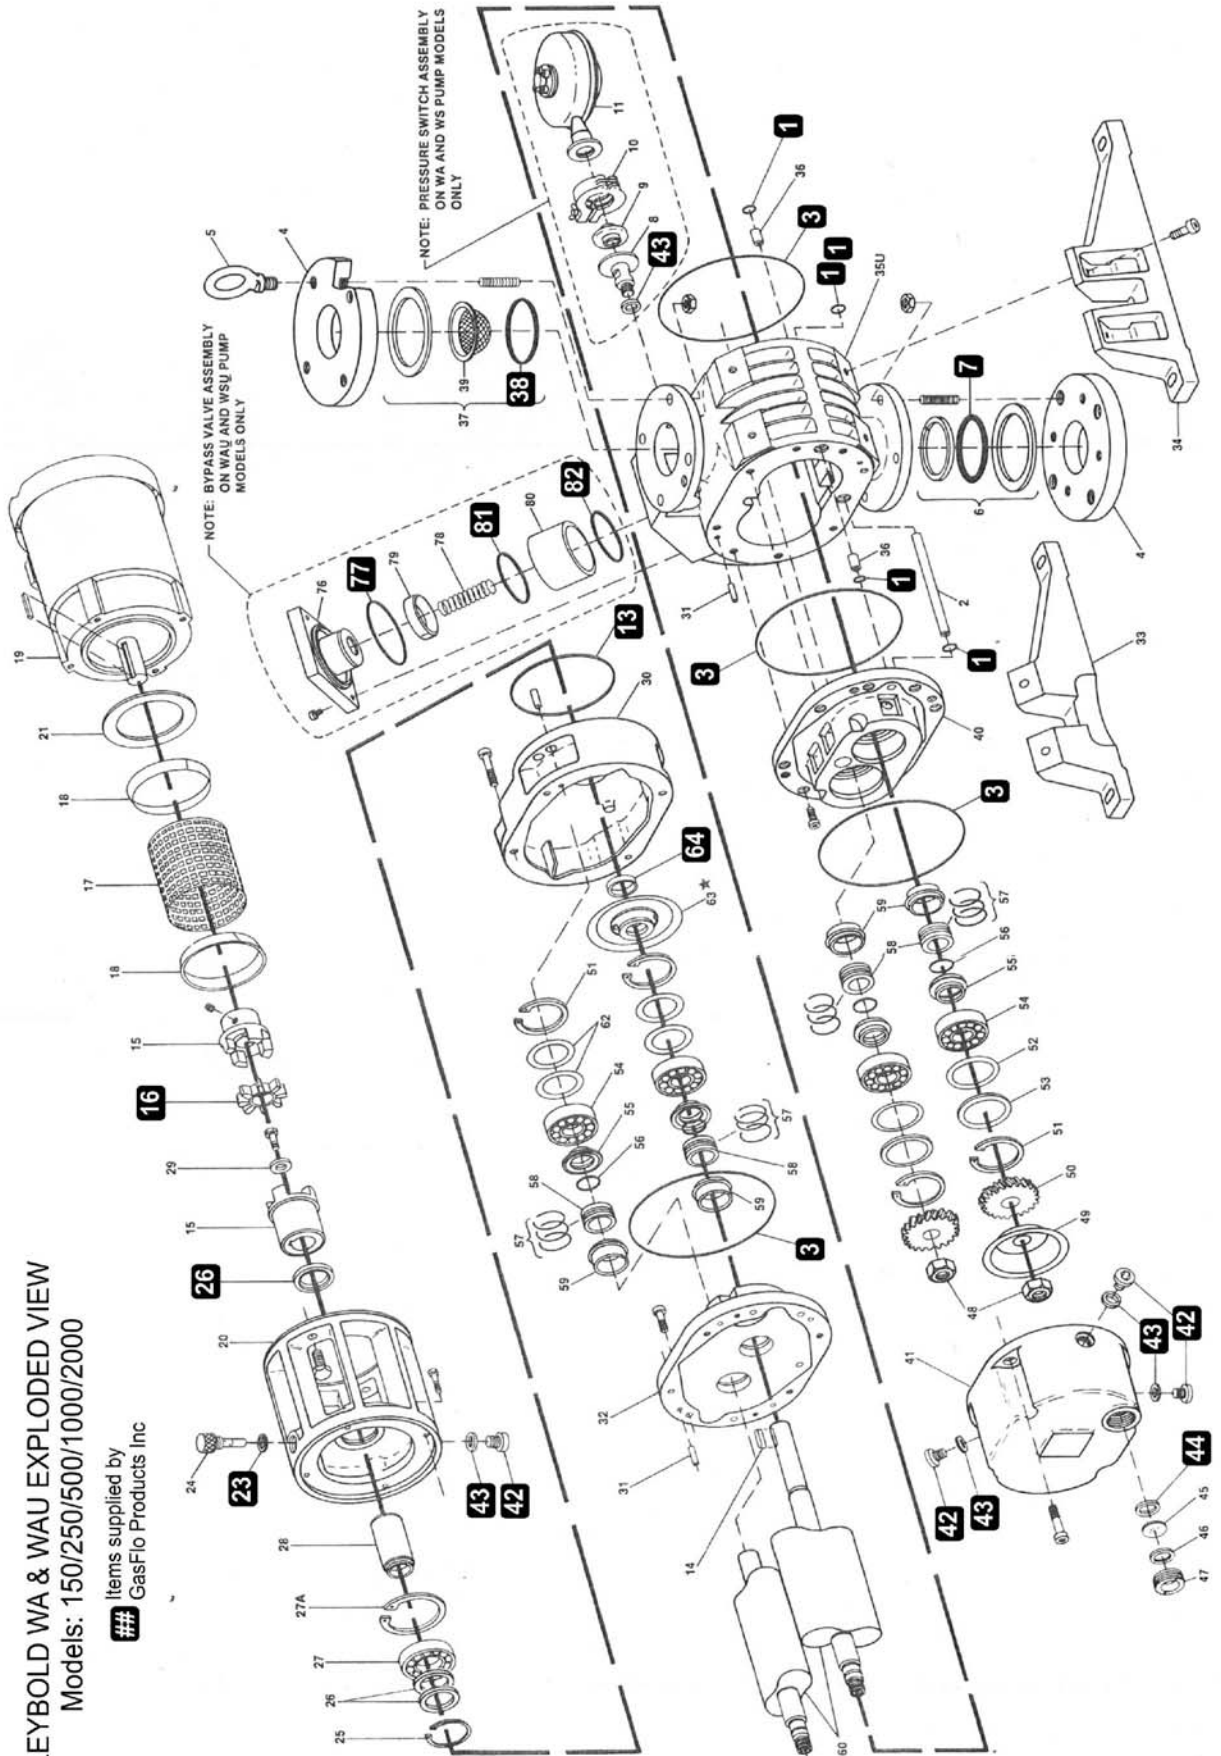

# WA/AU 1000, 2000 Parts & Kit List

## LEYBOLD WA & WAU EXPLODED VIEW Models: 150/250/500/1000/2000

Items supplied by  
## GasFlo Products Inc

# WA/AU 1000, 2000 Parts & Kit List

part nr.	description	pkg qty	Dwg#	WA1000 19376A	WAU1000 19376AU	WA2000 19381A	WAU2000 19381AU
23970154	O RING, VITON	1	1	4	4	4	4
23970124	O RING, VITON	4-pack	3			4	4
23970433	O RING, VITON	4-pack	3	4	4		
23970202	O RING, VITON	1	13			1	1
23970303	O RING, VITON	1	13	1	1		
70100198	COUPLING ELEMENT	1	16	1	1	1	1
20013032	SEAL, SHAFT VITON	1	26	2	2	2	2
20013455	SEAL, SHAFT VITON	1	26	1	1	1	1
23970511	O RING, VITON	1	38	1	1		
23970512	O RING, VITON	1	38			1	1
23880504	GASKET, TEFLON	8-pack	43	8	8	8	8
23955162	GASKET, VITON	1	44	1	1	1	1
23970416	O RING, VITON	4-pack	56			4	4
23970435	O RING, VITON	1	56	4	4		
62704426	RING, COMPRESSION	1	64	1	1		
62705426	RING, COMPRESSION	1	64			1	1
23970142	O RING, VITON	1	77		1		
23970419	O RING, VITON	1	81				1
23970526	O RING, VITON	1	82				1
23970424	O RING, VITON	1	3,77				1
23970139	O RING, VITON	2-pack	81,82		2		