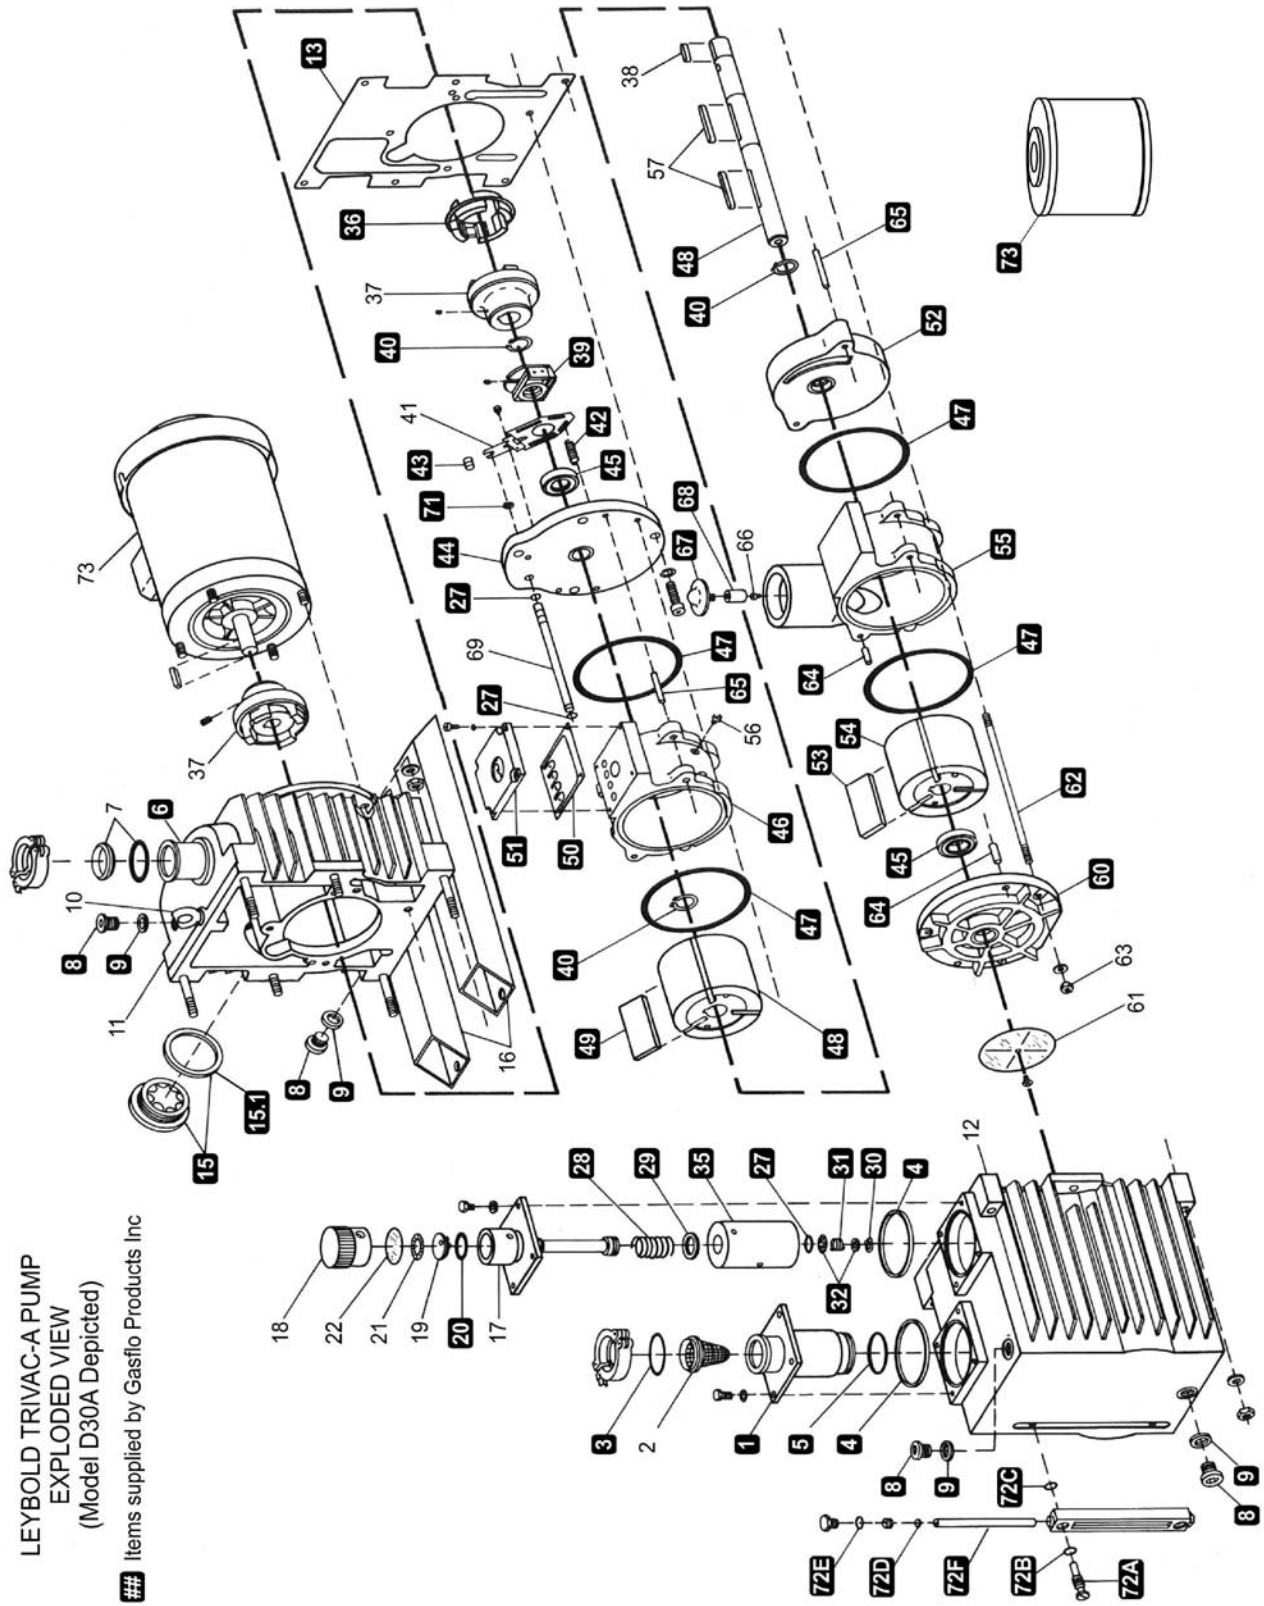

D2/4 A Parts & Kit List

LEYBOLD TRIVAC-A PUMP
EXPLODED VIEW
(Model D30A Depicted)

Items supplied by Gasflo Products Inc

D2/4 A Parts & Kit List

| part nr. | description | pkg qty | Dwg# | Qty | 20039063 (D2/D4A) | 10166K (D2A) | 10167K (D4A) |
|--|---------------------------|---------|------|-------|-------------------|--------------|--------------|
| 23970176 | O RING, VITON | 2-pack | 3 | 2 | 2 | 2 | 2 |
| 23820147 | GASKET, INTAKE/EXHAUST | 2-pack | 4 | 2 | 2 | 2 | 2 |
| 23970410 | O RING, VITON | 1 | 5 | 1 | 1 | 1 | 1 |
| 23955165 | GASKET, VITON | 5-pack | 9 | 5 | 5 | 5 | 5 |
| 20010724 | GASKET, CASE | 1 | 13 | 1 | 1 | 1 | 1 |
| 23955172 | GASKET, SIGHT GLASS | 1 | 15.1 | 1 | 1 | 1 | 1 |
| 23973133 | GASKET, GAS BALLAST | 1 | 24 | 1 | 1 | 1 | 1 |
| 23970148 | O RING, VITON | 1 | 27 | 3 | 3 | 3 | 3 |
| 23925227 | GASKET, GAS BALLAST | 1 | 29 | 1 | 1 | 1 | 1 |
| 39026121 | FILTER, OIL | 1 | 35 | 1 | 1 | 1 | 1 |
| 70100147 | COUPLING ELEMENT | 1 | 36 | 1 | 1 | 1 | 1 |
| 23973131 | NIB, ASB BUNA | 1 | 43 | 1 | 1 | 1 | 1 |
| 23973131 V | NIB, ASB VITON | 1 | 43 | 1 | 1 | 1 | 1 |
| 23953124 | SEAL, SHAFT, VITON | 2-pack | 45 | 2 | 2 | 2 | 2 |
| 23970409 | O RING, VITON | 1 | 47 | 4 | 4 | 4 | 4 |
| 40050135 | VALVE, VITON | 1 | 58 | 1 | 1 | | 1 |
| 40050136 | VALVE, DISC ASB VITON | 1 | 67 | 1 | 1 | 1 | 1 |
| 72590001 | GASKET, FLAT | 2-pack | 72B | 2 | 2 | 2 | 2 |
| 72591001 | O RING, VITON | 2-pack | 72C | 2 | 2 | 2 | 2 |
| 72590000 | GASKET, VITON | 2-pack | 72D | 2 | 2 | 2 | 2 |
| 72591000 | O RING, VITON | 2-pack | 72E | 2 | 2 | 2 | 2 |
| 20127105 | SCREW, PLUG | 4-pack | 8 | 4 | | 4 | 4 |
| 45174424 | SPRING, Stainless | 1 | 25 | 1 | | 1 | 1 |
| 45174425 | WASHER,STIFFENING | 1 | 26 | 1 | | 1 | 1 |
| 22162144 | SPRING, FILTER Stainless | 1 | 28 | 1 | | 1 | 1 |
| 22161199 | SPRING, Stainless | 1 | 42 | 1 | | 1 | 1 |
| 20010878 | VANE | 1 | 49 | 6 & 3 | | 6 | 3 |
| 40164109 | VALVE, PLATE Stainless | 1 | 50 | 1 | | 1 | 1 |
| 20010879 | VANE, 1ST STAGE | 1 | 53 | 3 | | | 3 |
| 72000129 | BOLT, MOUNTING | 2-pack | 72A | 2 | | 2 | 2 |
| Other Spare Parts Available for These Pumps | | | | | | | |
| 43360118 | PORT, INTAKE | 1 | 1 | | | | |
| 52040124 | SIGHT GLASS | 1 | 15 | | | | |
| 23103101 | RING, RETAINING | 1 | 40 | | | | |
| B0204F | BUSHING, BRONZE FRONT | 1 | 44 | | | | |
| 30151138 | PLATE, FRONT | 1 | 44 | | | | |
| 40157286 | SHAFT NO ROTOR | 1 | 48 | | | X | |
| 40157288 | SHAFT NO ROTOR | 1 | 48 | | | | X |
| 48121242 | ROTOR WITH SHAFT | 1 | 48 | | | X | |
| 48121243 | ROTOR WITH SHAFT | 1 | 48 | | | | X |
| 48121243 N | ROTOR, 2ND STG (no shaft) | 1 | 48 | | | | |
| 26151132 | PLATE, CENTER | 1 | 52 | | | | |
| B0204C | BUSHING, BRONZE CENTER | 1 | 52 | | | | |
| 35155131 | PLATE, REAR | 1 | 60 | | | | |
| B0204R | BUSHING, BRONZE REAR | 1 | 60 | | | | |
| B0204S | BUSHING, BRONZE SET OF 3 | 1 | 99 | | | | |
| 72211003 | SIGHT TUBE, REPLACEMENT | 1 | 72F | | | | |