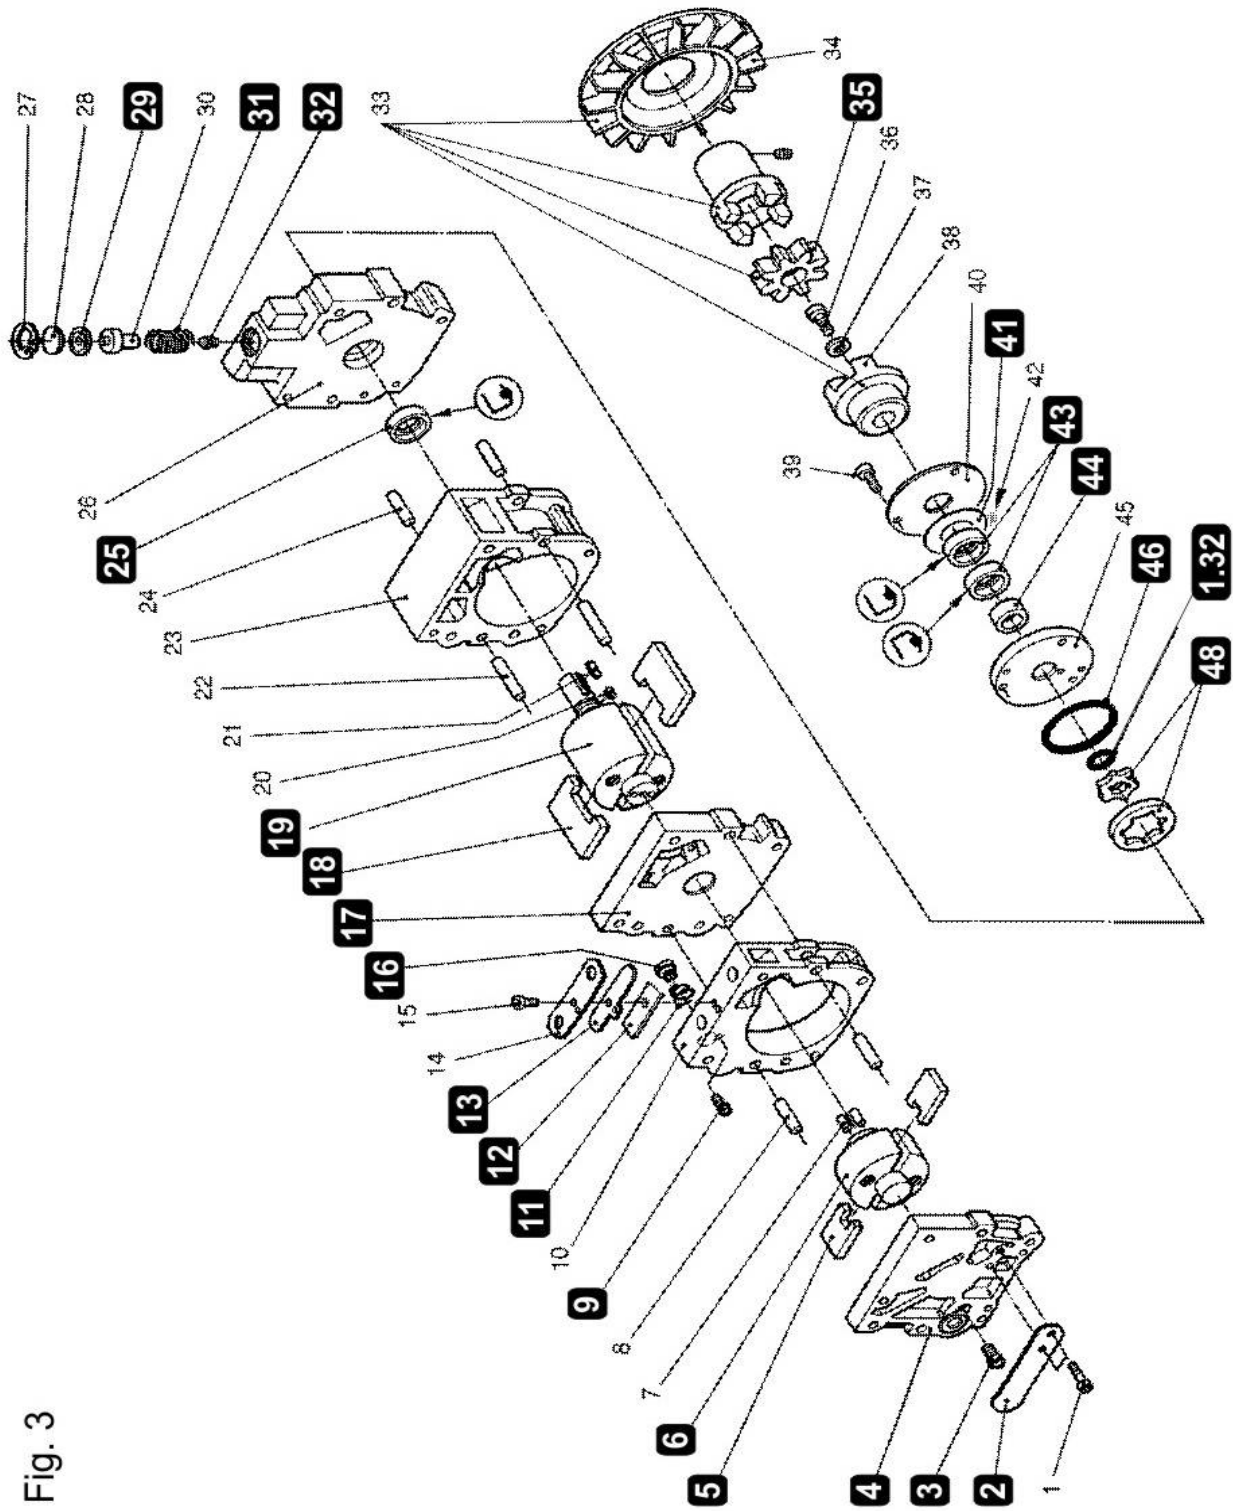

D16/25 BCS (PFPE) Parts & Kit Lists

LEYBOLD D16 & D25 BCS EXPLODED VIEW

Fig. 1

Fig. 2

D16/25 BCS (PFPE) Parts & Kit Lists

Fig. 3

D16/25 BCS (PFPE) Parts & Kit Lists

part nr.	description	pkg qty	Dwg#	1974			
				D16BCS Seal Kit	D16BCS Major Kit	D25BCS Seal Kit	D25BCS Major Kit
23970147	O RING, VITON	1	1.06	1	1	1	1
34861029	SEAL, PISTON VITON	1	1.07	1	1	1	1
23970412	O RING, VITON	1	1.10	1	1	1	1
20010732 B	GASKET, CFS COVER (w/bar)	1	1.13	1	1	1	1
20010732	GASKET, COVER	1	1.13	1	1	1	1
23970506	O RING, VITON	2-pack	1.21	2	2	2	2
23955165	GASKET, VITON	5-pack	1.24	5	5	5	5
23970509	O RING, VITON SIGHT GLASS	1	1.25	1	1	1	1
20012257	GASKET, SIGHT GLASS	1	1.27	1	1	1	1
23970108	O RING, VITON	1	1.32	2	2	2	2
39026012	FILTER, FELT DEMISTER	1	2.04	1	1		
39026013	FILTER, FELT DEMISTER	1	2.04			1	1
20010737	GASKET, CASE	1	2.07	1	1	1	1
20010738	GASKET, COUPLING HOUSING	1	2.10	1	1	1	1
23970304	O RING, VITON	1	2.21	2	2	2	2
23970261	O RING, VITON	1	2.23	1	1	1	1
40159004	VALVE, DISC VITON	1	2.24	1	1	1	1
20010736	GASKET, MODULE	1	2.29	1	1	1	1
34861028	VALVE, NON-RETURN	1	3.16	1	1	1	1
23953004	SEAL, SHAFT, VITON	1	3.25	1	1	1	1
20010734	GASKET, FLAT	1	3.29	1	1	1	1
23973146	SEAL, FLOAT VITON	1	3.32	1	1	1	1
20009094	COUPLING ELEMENT	1	3.35	1	1	1	1
20039148	GASKET, FELT (PFPE version)	1	3.41	1	1	1	1
20009235	SEAL, SHAFT	2-pack	3.43	2	2	2	2
23970409	O RING, VITON (BCS version)	1	3.46	1	1	1	1
23970006	O RING, VITON (PFPE version)	1	3.46	1	1	1	1
22161041	SPRING, S.S.	1	1.04		1		1
35001179	SIGHT GLASS	1	1.26		1		1
40175023	VALVE, PRESSURE RELIEF	1	3.02		1		1
20009057	NOZZLE, OIL	1	3.03		1		
39350008	NOZZLE, OIL	1	3.03				1
20010656	VANE, 2ND STG PREVAIL	1	3.05		2		
39350015	NOZZLE, SILENCING	1	3.09		1		1
22161031	SPRING, SPLIT , S.S.	1	3.11		1		1
40175017	VALVE, PLATE STAINLESS	1	3.13		1		
40175019	VALVE, PLATE STAINLESS	1	3.13				1
20010655	VANE, PREVAIL	1	3.18		2		2
20010885	VANE, 1ST STAGE PREVAIL	1	3.18				2
22161040	SPRING, S.S.	1	3.31		1		1
23192026	SLEEVE, SHAFT SEAL	1	3.44		1		1
Other Spare Parts Available for These Pumps							
35111011	PLATE, REAR	1	3.04		1		1
32166168	ROTOR, 2ND STAGE	1	3.06		1		
32166169	ROTOR, 2ND STAGE	1	3.06				1
20009016	PLATE, DEFLECTOR	1	3.12				1
20009015	PLATE, DEFLECTOR	1	3.12		1		
26151138	PLATE, CENTER	1	3.17		1		1
32166162	ROTOR, 1ST STAGE	1	3.19		1		
32166163	ROTOR, 1ST STAGE	1	3.19				1
32166158	GEROTOR SET	1	3.48		1		1