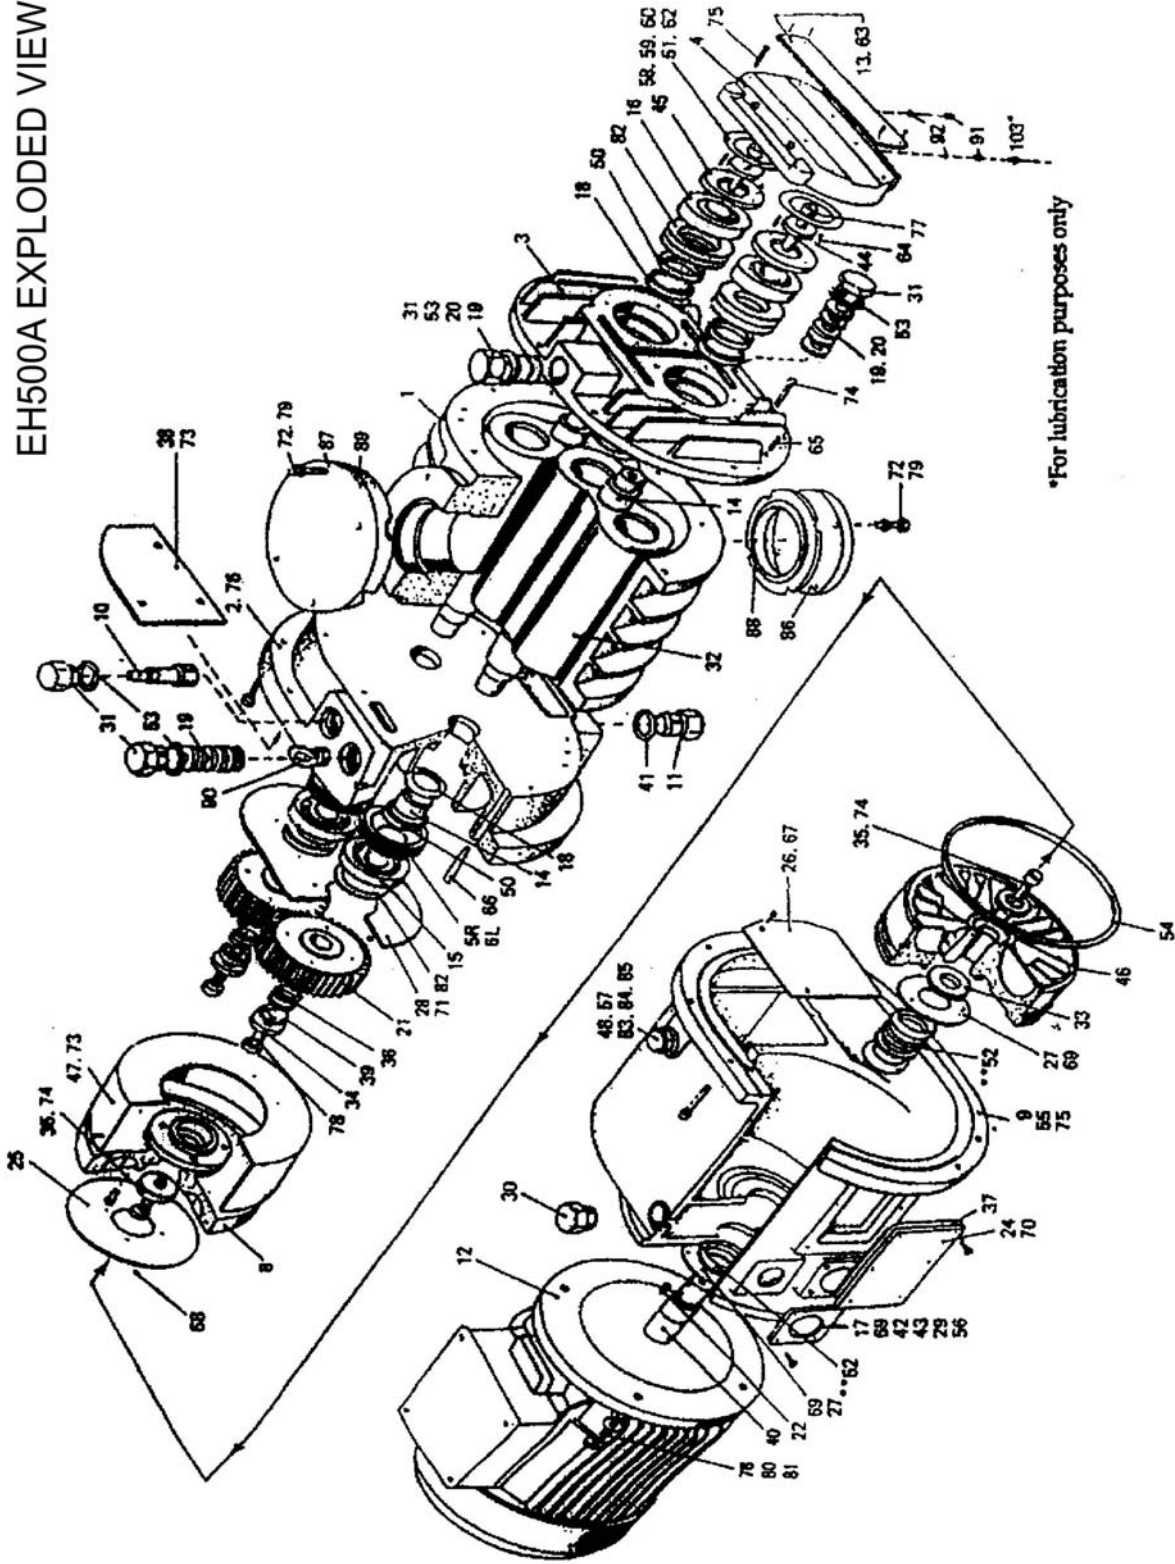

EH500A EXPLODED VIEW

EH250 & 500 Parts & Kit List

Services Both Conical & Preconical Pumps

part nr.	description	pkg qty	Booster Kit 30151800NB	Booster Kit 30151800
02104002	SEAL, DOWTY	1	1	1
02104008	SEAL, DOWTY	1	1	1
02109052	SEAL, SHAFT PTFE BIDIREC.	2 pack	4	4
02109075	SEAL, SHAFT VITON	4 pack	4	4
02109120	SEAL, SHAFT CCW (conical)	1	1	1
02120023	O RING, BUNA	4 pack	4	4
02120077	O RING, BUNA	1	1	1
02122009	O RING, VITON	1	4	4
02122091	O RING, VITON	1	1	1
02126028	O RING, VITON	4 pack	4	4
02126121	O RING, VITON	2 pack	2	2
20403010	BEARING, METAL SHIELD 1 SIDE	2 pack		2
20403025	BEARING, BALL S-ROW	2 pack		2
20405049	SLEEVE, SHAFT	4 pack	4	4
22302005	SEAL, DUST	4 pack	4	4
22302015	FILTER, FELT	6 pack	12	12
22302016	FILTER DISC	2 pack	2	2
23714034	O RING, VITON	4 pack	4	4
23714036	O RING, VITON	1	1	1
23714037	O RING, VITON	1	1	1
23754016	SEAL, DOWTY	2 pack	2	2
27159438	SEAL, RUBBER RING	1	1	1
27159547	GASKET, VITON	1	1	1
27165008	SHIM, 0.20 mm	5 pack	5	5
27165009	SHIM, 0.25 mm	5 pack	5	5
27165010	SHIM, 0.35 mm	5 pack	5	5
27165011	SHIM, 0.40 mm	5 pack	5	5
27165032	SHIM, 0.125 mm	5 pack	5	5
27801025	SLEEVE, HARD	2 pack	2	2
27802035	SLEEVE, HARD CONICAL *	1	1	1
29201004	SIGHT GLASS	1	3	3

* Note: blowers with serial number 6499 and higher have conical shaft sleeves