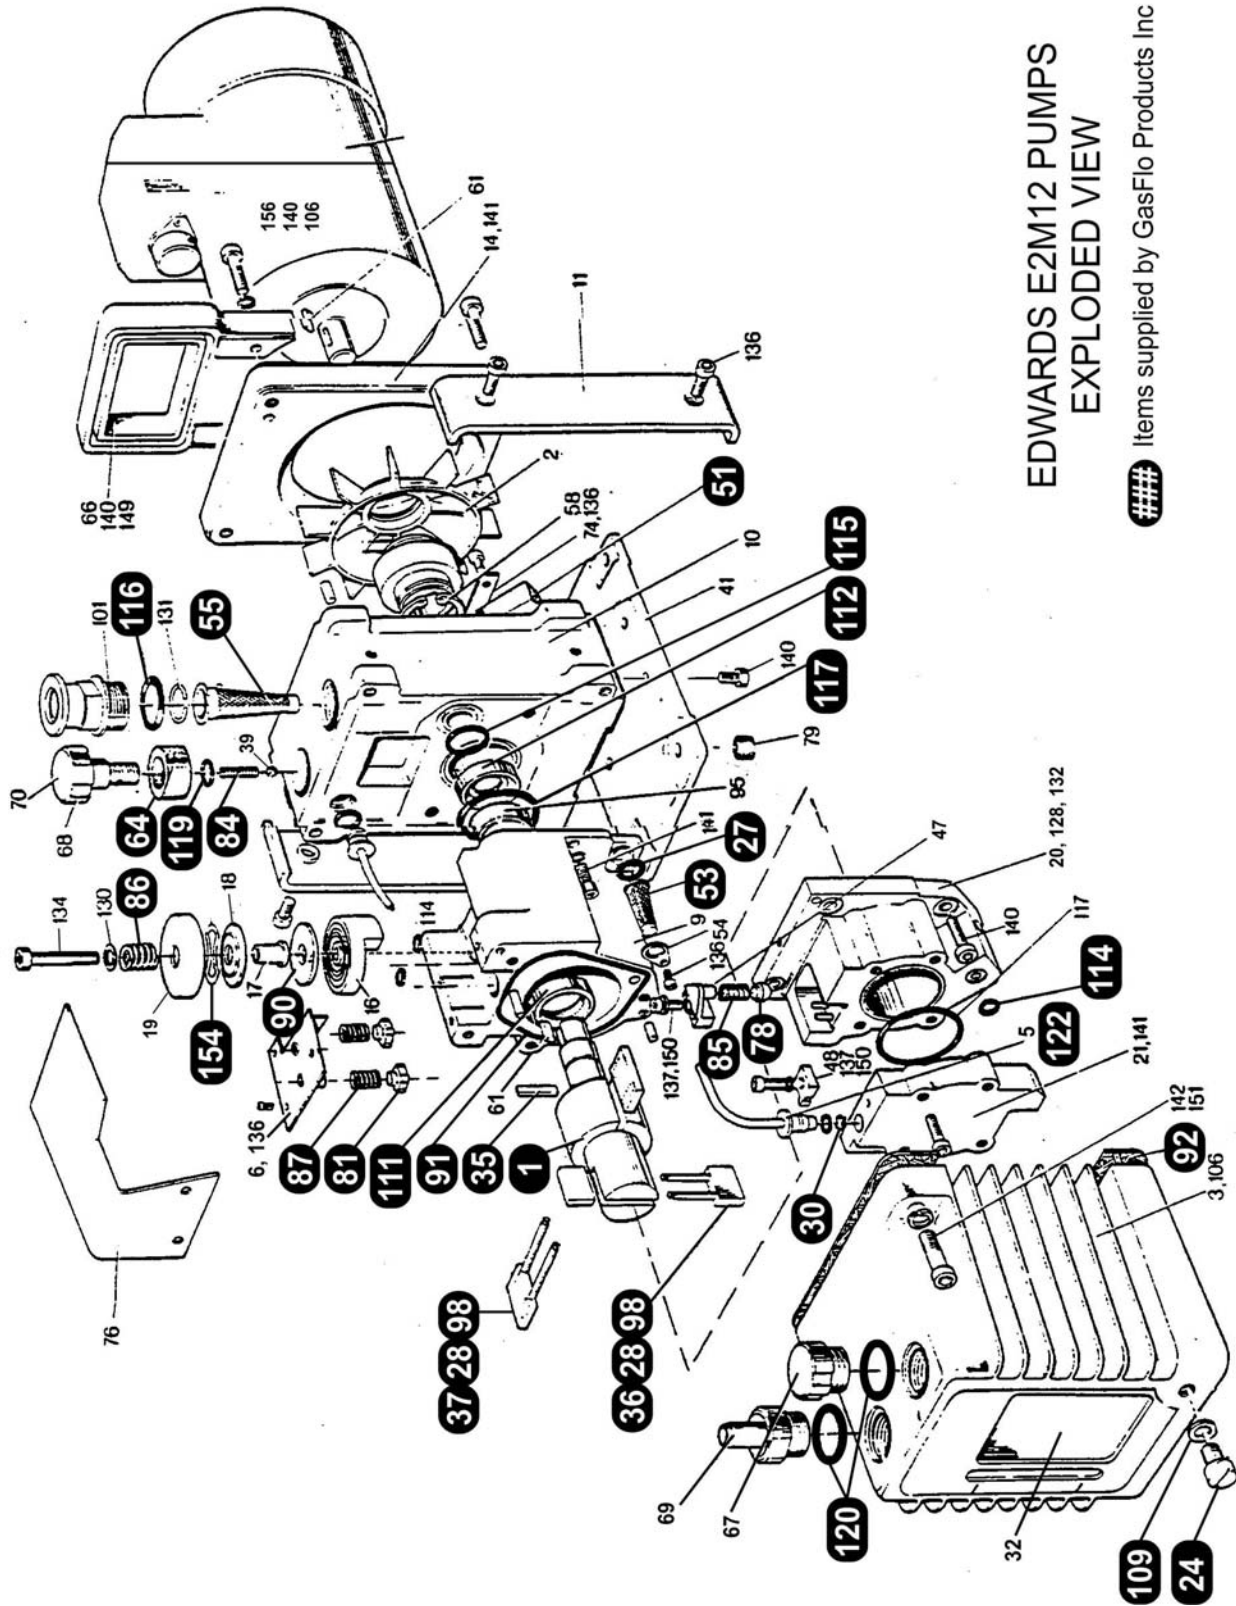

E2M12 Parts & Kit List

EDWARDS E2M12 PUMPS EXPLODED VIEW

Items supplied by GasFlo Products Inc

E2M12 Parts & Kit List

part nr.	description	pkg qty	Dwg#	E2M12 C&O Kit 37001131	E2M12 Seal Kit 37001820	E2M12 Maint. Kit 37001800
00906042	SEAL, FILTER (O RING)	1	27	1	1	1
11301045	VALVE, BALLAST PTFE	1	30	1	1	1
22302013	PAD, FELT	1	51	1	1	1
25907200	FILTER, BALLAST	1	64	1	1	1
26501017	VALVE, BUTTON	1	78	1	1	1
26501029	PAD, VALVE	3 pack	81	3	3	3
27159414	DISTRIBUTOR, RUBBER LG HOLE	1	90	1	1	1
27159440	DISTRIBUTOR, RUBBER	1	90	1	1	1
02124086	O RING, BUNA	1	91	1	1	1
27159616	GASKET, OIL BOX	1	92	1	1	1
02104001	SEAL, DOWTY	1	109	1	1	1
02109066	SEAL, SHAFT VITON	1	111	1	1	1
02109067	SEAL, SHAFT VITON	1	112	1	1	1
02120004	O RING, BUNA	3 pack	114	3	3	3
02120042	O RING, VITON	1	115	1	1	1
02120072	O RING, BUNA	1	116	1	1	1
02120077	O RING, BUNA	1	117	2	2	2
02125013	O RING, BUNA	1	119	1	1	1
02125026	O RING, VITON	3 pack	120	3	3	3
02126116	O RING, VITON	2 pack	122	2	2	2
00714012	PLUG, OIL DRAIN STEEL	1	24	1		1
00906077	SPRING, BLADE, SS	5 pack	28	5		5
22305003	FILTER, OIL WIREMESH	1	53	1		1
22305037	FILTER, INLET WIREMESH	1	55	1		1
27102010	SPRING, BALLAST	1	84	1		1
27102016	SPRING, STAINLESS	1	85	1		1
27102032	SPRING, DISTRIBUTOR	1	86	1		1
27102021	SPRING, STAINLESS	1	86	1		1
27102033	SPRING, STAINLESS	2 pack	87	2		2
218990201	WASHER, WAVED	1	154	1		1
20402158 P	VANE, OIL PUMP PREVAIL ^{plus}	1	35			1
20402606	VANE, 2ND STAGE PREVAIL	1	36			2
20402614	VANE, 1ST STAGE PREVAIL	1	37			2
29203003	PIN, BLADE	5 pack	98			5
Other Major Components Available for These Pumps						
26401780	ROTOR ASSEMBLY	1	1			1