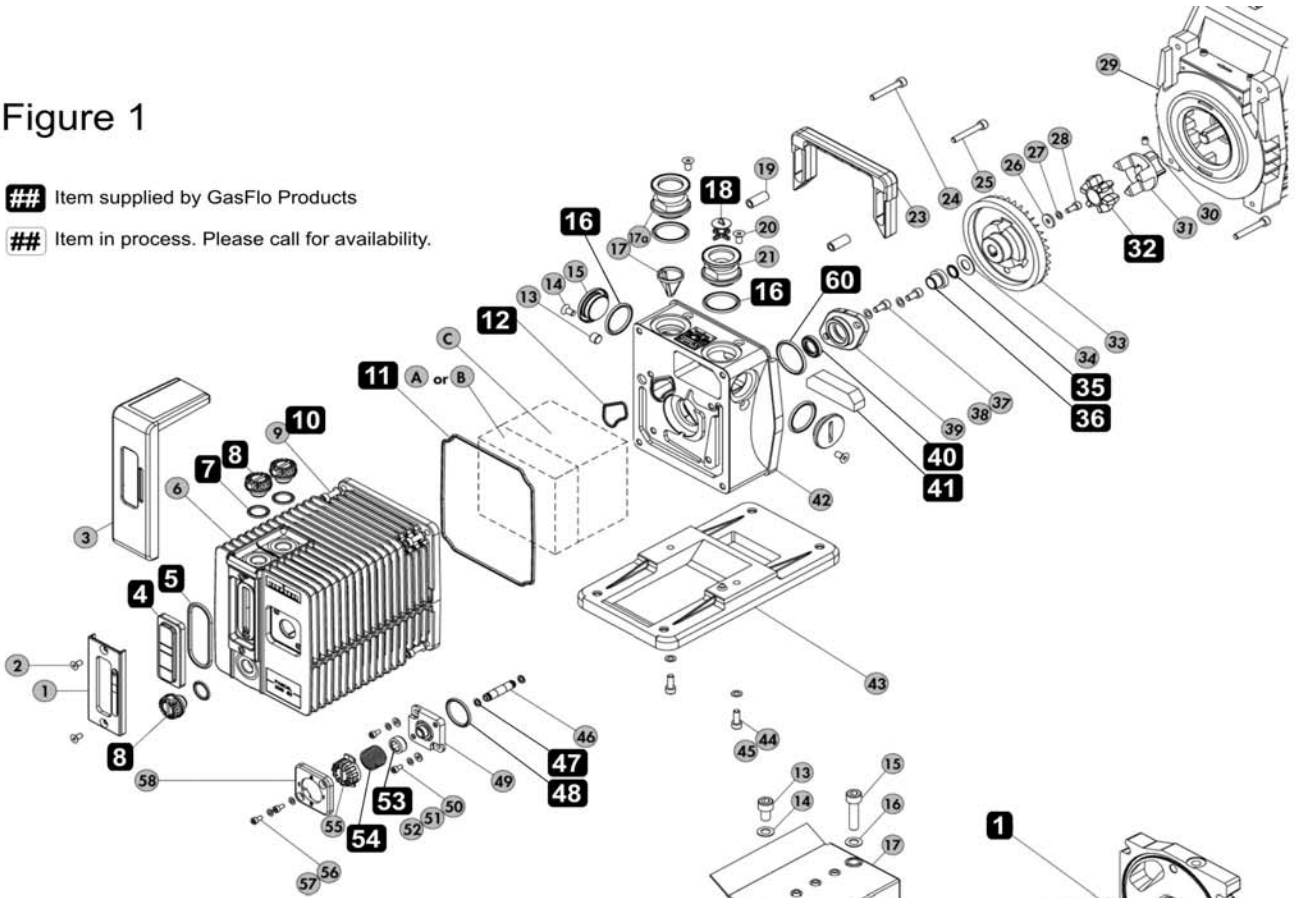

Figure 1

Item supplied by GasFlo Products

Item in process. Please call for availability.

Figure 2

Figure 3

2005/10/15/21 "I" Parts & Kits

part no.	description	pkg qty	Dwg#	Front Seal 65612	All Minor 103912	2005 Major 103906	2010 Major 103907	2015 Major 103908	2021 Major 103909
320067	O RING, VITON SIGHT GLASS	1	1.05		1	1	1	1	1
82022	O RING, VITON	1	1.07		3	3	3	3	3
73452	WASHER, WAVED STEEL M4	4-pack	1.10		4	4	4	4	4
79148	O RING, VITON	1	1.11		1	1	1	1	1
320109	O RING, VITON	1	1.12		1	1	1	1	1
82025	O RING, VITON	1	1.16		4	4	4	4	4
65791	VALVE, EXHAUST VITON	1	1.18		1	1	1	1	1
52553	COUPLING ELEMENT	1	1.32		1	1	1	1	1
82007	O RING, VITON	1	1.35	1	1	1	1	1	1
65846 N	RING, SHLDR. New Style	1	1.36	1		1	1	1	1
82063	SEAL, SHAFT VITON	1	1.40	1	4	4	4	4	4
720007	PAD, FELT	1	1.41	1	1	1	1	1	1
82004	O RING, VITON	1	1.47		3	3	3	3	3
79509	O RING, VITON	1	1.48		1	1	1	1	1
65792	SLEEVE, GAS BALLAST VITON	1	1.53		1	1	1	1	1
82014	O RING, VITON	1	1.60	1	1	1	1	1	1
52655	VALVE, DISCHARGE VITON	4-pack	2.02		4	4	4	4	4
82024	O RING, VITON	1	2.08		1	1	1	1	1
79513	O RING, VITON	4-pack	2.21		4	4	4	4	4
65798	VALVE, ASB STEMMED VITON	1	2.36		1	1	1	1	1
79537	O RING, VITON	1	3.08		1	1	1	1	1
340023	NIB, ASB VITON DISC	1	3.10		1	1	1	1	1
84646	WASHER, WAVED	1	3.14		1	1	1	1	1
73453	WASHER, WAVED STEEL M5	1	9.99		1	1	1	1	1
73339	WASHER, FLAT M4	3-pack	9.99		3	3	3	3	3
73460	WASHER, WAVED S.S. M6	12-pack	9.99		24	24	24	24	24
65784	SIGHT GLASS, PLASTIC	1	1.04			1	1	1	1
82604	PLUG, PLASTIC DRAIN	1	1.08			3	3	3	3
65797	SPRING, GAS BALLAST	1	1.54			1	1	1	1
52541	SPRING, EXHAUST VALVE	4-pack	2.03			4	4	4	4
71067	KEY, SHAFT	1	2.22			1	1	1	1
53040	SPRING, VANE	8-pack	2.24			8	8	8	8
65757	VANE, 1ST STAGE Prevail	1	2.25				2		
65758	VANE, 1ST STAGE Prevail	1	2.25					2	
65759	VANE, 1ST STAGE Prevail	1	2.25						2
65760	VANE, 1ST STAGE Prevail	1	2.25			2			
65756	VANE, 2ND STAGE Prevail	1	2.33			2	2	2	2
65799	SPRING, ASB	1	2.35			1	1	1	1
230044 P	VANE, OIL PUMP Prevail ^{plus}	1	3.04			1	1	1	1
65617	SPRING, ASB PISTON	1	3.12			1	1	1	1
Other Spare Parts Available for These Pumps									
71040	PIN, CENTERING	12-pack	2.01			12	12	12	12
65745	ROTOR, 1ST STAGE	1	2.23			1			
65749	ROTOR, 1ST STAGE	1	2.23				1		
65750	ROTOR, 1ST STAGE	1	2.23					1	
65751	ROTOR, 1ST STAGE	1	2.23						1
103417	ROTOR, 2ND STAGE	1	2.31			1	1	1	1
05-21 BS	BUSHING SET BRONZE	1	9.99			1	1	1	1