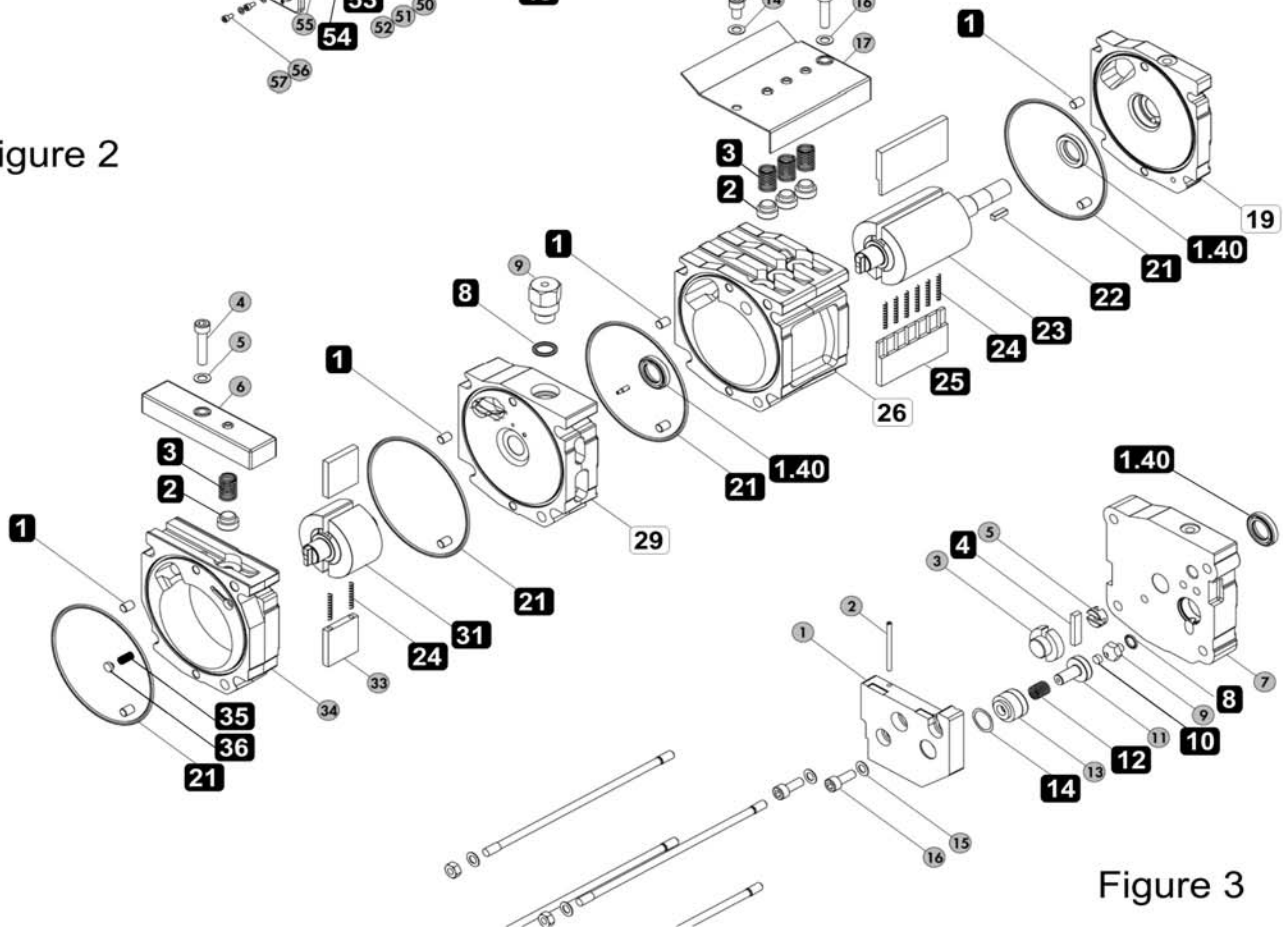

Figure 1

Item supplied by GasFlo Products

Item in process. Please call for availability.

Figure 2

Figure 3

2005/10/15/21 "I" Parts & Kits

part no.	description	pkg qty	Dwg#	Front Seal 65612	All Minor 103912	2005 Major 103906	2010 Major 103907	2015 Major 103908	2021 Major 103909
320067	O RING, VITON SIGHT GLASS	1	1.05		1	1	1	1	1
82022	O RING, VITON	1	1.07		3	3	3	3	3
73452	WASHER, WAVED STEEL M4	4-pack	1.10		4	4	4	4	4
79148	O RING, VITON	1	1.11		1	1	1	1	1
320109	O RING, VITON	1	1.12		1	1	1	1	1
82025	O RING, VITON	1	1.16		4	4	4	4	4
65791	VALVE, EXHAUST VITON	1	1.18		1	1	1	1	1
52553	COUPLING ELEMENT	1	1.32		1	1	1	1	1
82007	O RING, VITON	1	1.35	1	1	1	1	1	1
65846 N	RING, SHLDR. New Style	1	1.36	1		1	1	1	1
82063	SEAL, SHAFT VITON	1	1.40	1	4	4	4	4	4
720007	PAD, FELT	1	1.41	1	1	1	1	1	1
82004	O RING, VITON	1	1.47		3	3	3	3	3
79509	O RING, VITON	1	1.48		1	1	1	1	1
65792	SLEEVE, GAS BALLAST VITON	1	1.53		1	1	1	1	1
82014	O RING, VITON	1	1.60	1	1	1	1	1	1
52655	VALVE, DISCHARGE VITON	4-pack	2.02		4	4	4	4	4
82024	O RING, VITON	1	2.08		1	1	1	1	1
79513	O RING, VITON	4-pack	2.21		4	4	4	4	4
65798	VALVE, ASB STEMMED VITON	1	2.36		1	1	1	1	1
79537	O RING, VITON	1	3.08		1	1	1	1	1
340023	NIB, ASB VITON DISC	1	3.10		1	1	1	1	1
84646	WASHER, WAVED	1	3.14		1	1	1	1	1
73453	WASHER, WAVED STEEL M5	1	9.99		1	1	1	1	1
73339	WASHER, FLAT M4	3-pack	9.99		3	3	3	3	3
73460	WASHER, WAVED S.S. M6	12-pack	9.99		24	24	24	24	24
65784	SIGHT GLASS, PLASTIC	1	1.04			1	1	1	1
82604	PLUG, PLASTIC DRAIN	1	1.08			3	3	3	3
65797	SPRING, GAS BALLAST	1	1.54			1	1	1	1
52541	SPRING, EXHAUST VALVE	4-pack	2.03			4	4	4	4
71067	KEY, SHAFT	1	2.22			1	1	1	1
53040	SPRING, VANE	8-pack	2.24			8	8	8	8
65757	VANE, 1ST STAGE Prevail	1	2.25				2		
65758	VANE, 1ST STAGE Prevail	1	2.25					2	
65759	VANE, 1ST STAGE Prevail	1	2.25						2
65760	VANE, 1ST STAGE Prevail	1	2.25			2			
65756	VANE, 2ND STAGE Prevail	1	2.33			2	2	2	2
65799	SPRING, ASB	1	2.35			1	1	1	1
230044 P	VANE, OIL PUMP Prevail ^{plus}	1	3.04			1	1	1	1
65617	SPRING, ASB PISTON	1	3.12			1	1	1	1
Other Spare Parts Available for These Pumps									
71040	PIN, CENTERING	12-pack	2.01			12	12	12	12
65745	ROTOR, 1ST STAGE	1	2.23			1			
65749	ROTOR, 1ST STAGE	1	2.23				1		
65750	ROTOR, 1ST STAGE	1	2.23					1	
65751	ROTOR, 1ST STAGE	1	2.23						1
103417	ROTOR, 2ND STAGE	1	2.31			1	1	1	1
05-21 BS	BUSHING SET BRONZE	1	9.99			1	1	1	1