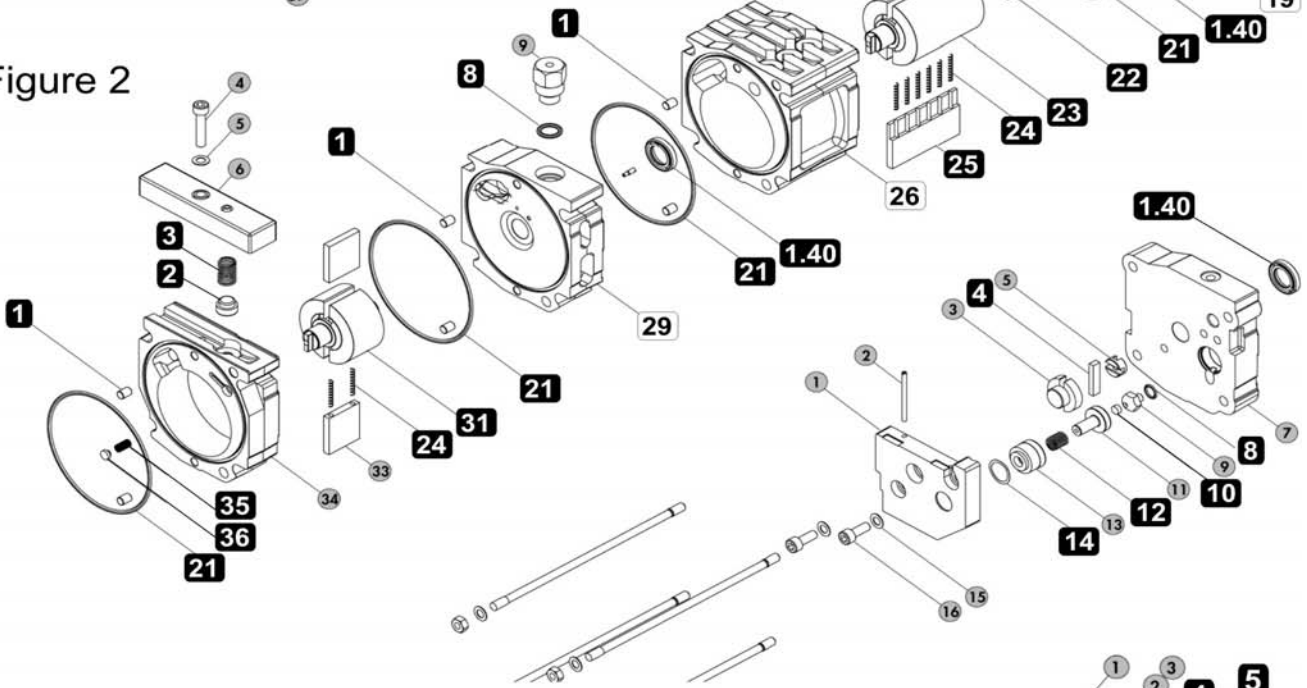

Figure 1

Item supplied by GasFlo Products

Item in process. Please call for availability.

Figure 2

Figure 3

Figure 4

2005/10/15/21 C2 Parts & Kits

part no.	description	pkg qty	Dwg#	Front	All	2010	2015	2021
				Seal 65612	Minor 104975	Major 104614	Major 104615	Major 104616
65789	GASKET, SIGHT GLASS	1	1.05		1	1	1	1
320067	O RING, VITON SIGHT GLASS	1	1.05		1	1	1	1
82022	O RING, VITON	1	1.07		3	3	3	3
73452	WASHER, WAVED STEEL M4	4-pack	1.10		4	4	4	4
79148	O RING, VITON	1	1.11		1	1	1	1
320109	O RING, VITON	1	1.12		1	1	1	1
82025	O RING, VITON	1	1.16		4	4	4	4
52553	COUPLING ELEMENT	1	1.32		1	1	1	1
82007	O RING, VITON	1	1.35	1	1	1	1	1
65823 N	RING, SH. Coated New Style	1	1.36	1		1	1	1
82063	SEAL, SHAFT VITON	1	1.40	1	4	4	4	4
720007	PAD, FELT	1	1.41	1	1	1	1	1
82004	O RING, VITON	1	1.47		2	2	2	2
79509	O RING, VITON	1	1.48		1	1	1	1
65792	SLEEVE, GAS BALLAST VITON	1	1.53		1	1	1	1
82014	O RING, VITON	1	1.60	1	1	1	1	1
52655	VALVE, DISCHARGE VITON	4-pack	2.02		4	4	4	4
82024	O RING, VITON	1	2.08		1	1	1	1
79513	O RING, VITON	4-pack	2.21		4	4	4	4
65798	VALVE, ASB STEMMED VITON	1	2.36		1	1	1	1
79537	O RING, VITON	1	3.08		1	1	1	1
340023	NIB, ASB VITON DISC	1	3.10		1	1	1	1
84646	WASHER, WAVED	1	3.14		1	1	1	1
82003	O RING, VITON Bubbler	1	4.07		1	1	1	1
73453	WASHER, WAVED STEEL M5	1	9.99		1	1	1	1
73339	WASHER, FLAT M4	3-pack	9.99		3	3	3	3
73460	WASHER, WAVED S.S. M6	12-pack	9.99		24	24	24	24
65784	SIGHT GLASS, PLASTIC	1	1.04			1	1	1
82604	PLUG, PLASTIC DRAIN	1	1.08			3	3	3
65797	SPRING, GAS BALLAST	1	1.54			1	1	1
52541	SPRING, EXHAUST VALVE	4-pack	2.03			4	4	4
71067	KEY, SHAFT	1	2.22			1	1	1
53040	SPRING, VANE	8-pack	2.24			8	8	8
65757	VANE, 1ST STAGE Prevail	1	2.25			2		
65758	VANE, 1ST STAGE Prevail	1	2.25				2	
65759	VANE, 1ST STAGE Prevail	1	2.25					2
65834	VANE, 2ND STAGE Prevail ^{Plus}	1	2.33			2	2	2
65799	SPRING, ASB	1	2.35			1	1	1
230044 P	VANE, OIL PUMP Prevail ^{Plus}	1	3.04			1	1	1
65617	SPRING, ASB PISTON	1	3.12			1	1	1
87593	BALL, GAS BALLAST	1	4.04			1	1	1
65149	SPRING, GAS BALLAST	1	4.05			1	1	1
Other Spare Parts Available for These Pumps								
65801	ROTOR, 1ST STAGE COATED	1	2.23			1		
65802	ROTOR, 1ST STAGE COATED	1	2.23				1	
65803	ROTOR, 1ST STAGE COATED	1	2.23					1
71040	PIN, CENTERING	12-pack	2.01			12	12	12
102854	ROTOR, 2ND STAGE COATED	1	2.31			1	1	1
05-21 CS	BUSHING SET CARBON	1	9.99			1	1	1