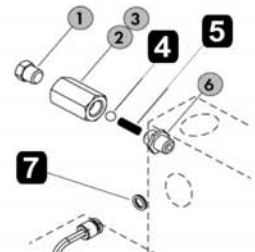

Figure 1

Item supplied by GasFlo Products

Item in process. Please call for availability.

Figure 2

Figure 3

Figure 4

2005/10/15/21 C2 Parts & Kits

part no.	description	pkg qty	Dwg#	Front	All	2010	2015	2021
				Seal 65612	Minor 104975	Major 104614	Major 104615	Major 104616
65789	GASKET, SIGHT GLASS	1	1.05		1	1	1	1
320067	O RING, VITON SIGHT GLASS	1	1.05		1	1	1	1
82022	O RING, VITON	1	1.07		3	3	3	3
73452	WASHER, WAVED STEEL M4	4-pack	1.10		4	4	4	4
79148	O RING, VITON	1	1.11		1	1	1	1
320109	O RING, VITON	1	1.12		1	1	1	1
82025	O RING, VITON	1	1.16		4	4	4	4
52553	COUPLING ELEMENT	1	1.32		1	1	1	1
82007	O RING, VITON	1	1.35	1	1	1	1	1
65823 N	RING, SH. Coated New Style	1	1.36	1		1	1	1
82063	SEAL, SHAFT VITON	1	1.40	1	4	4	4	4
720007	PAD, FELT	1	1.41	1	1	1	1	1
82004	O RING, VITON	1	1.47		2	2	2	2
79509	O RING, VITON	1	1.48		1	1	1	1
65792	SLEEVE, GAS BALLAST VITON	1	1.53		1	1	1	1
82014	O RING, VITON	1	1.60	1	1	1	1	1
52655	VALVE, DISCHARGE VITON	4-pack	2.02		4	4	4	4
82024	O RING, VITON	1	2.08		1	1	1	1
79513	O RING, VITON	4-pack	2.21		4	4	4	4
65798	VALVE, ASB STEMMED VITON	1	2.36		1	1	1	1
79537	O RING, VITON	1	3.08		1	1	1	1
340023	NIB, ASB VITON DISC	1	3.10		1	1	1	1
84646	WASHER, WAVED	1	3.14		1	1	1	1
82003	O RING, VITON Bubbler	1	4.07		1	1	1	1
73453	WASHER, WAVED STEEL M5	1	9.99		1	1	1	1
73339	WASHER, FLAT M4	3-pack	9.99		3	3	3	3
73460	WASHER, WAVED S.S. M6	12-pack	9.99		24	24	24	24
65784	SIGHT GLASS, PLASTIC	1	1.04			1	1	1
82604	PLUG, PLASTIC DRAIN	1	1.08			3	3	3
65797	SPRING, GAS BALLAST	1	1.54			1	1	1
52541	SPRING, EXHAUST VALVE	4-pack	2.03			4	4	4
71067	KEY, SHAFT	1	2.22			1	1	1
53040	SPRING, VANE	8-pack	2.24			8	8	8
65757	VANE, 1ST STAGE Prevail	1	2.25			2		
65758	VANE, 1ST STAGE Prevail	1	2.25				2	
65759	VANE, 1ST STAGE Prevail	1	2.25					2
65834	VANE, 2ND STAGE Prevail ^{Plus}	1	2.33			2	2	2
65799	SPRING, ASB	1	2.35			1	1	1
230044 P	VANE, OIL PUMP Prevail ^{Plus}	1	3.04			1	1	1
65617	SPRING, ASB PISTON	1	3.12			1	1	1
87593	BALL, GAS BALLAST	1	4.04			1	1	1
65149	SPRING, GAS BALLAST	1	4.05			1	1	1
Other Spare Parts Available for These Pumps								
65801	ROTOR, 1ST STAGE COATED	1	2.23			1		
65802	ROTOR, 1ST STAGE COATED	1	2.23				1	
65803	ROTOR, 1ST STAGE COATED	1	2.23					1
71040	PIN, CENTERING	12-pack	2.01			12	12	12
102854	ROTOR, 2ND STAGE COATED	1	2.31			1	1	1
05-21 CS	BUSHING SET CARBON	1	9.99			1	1	1