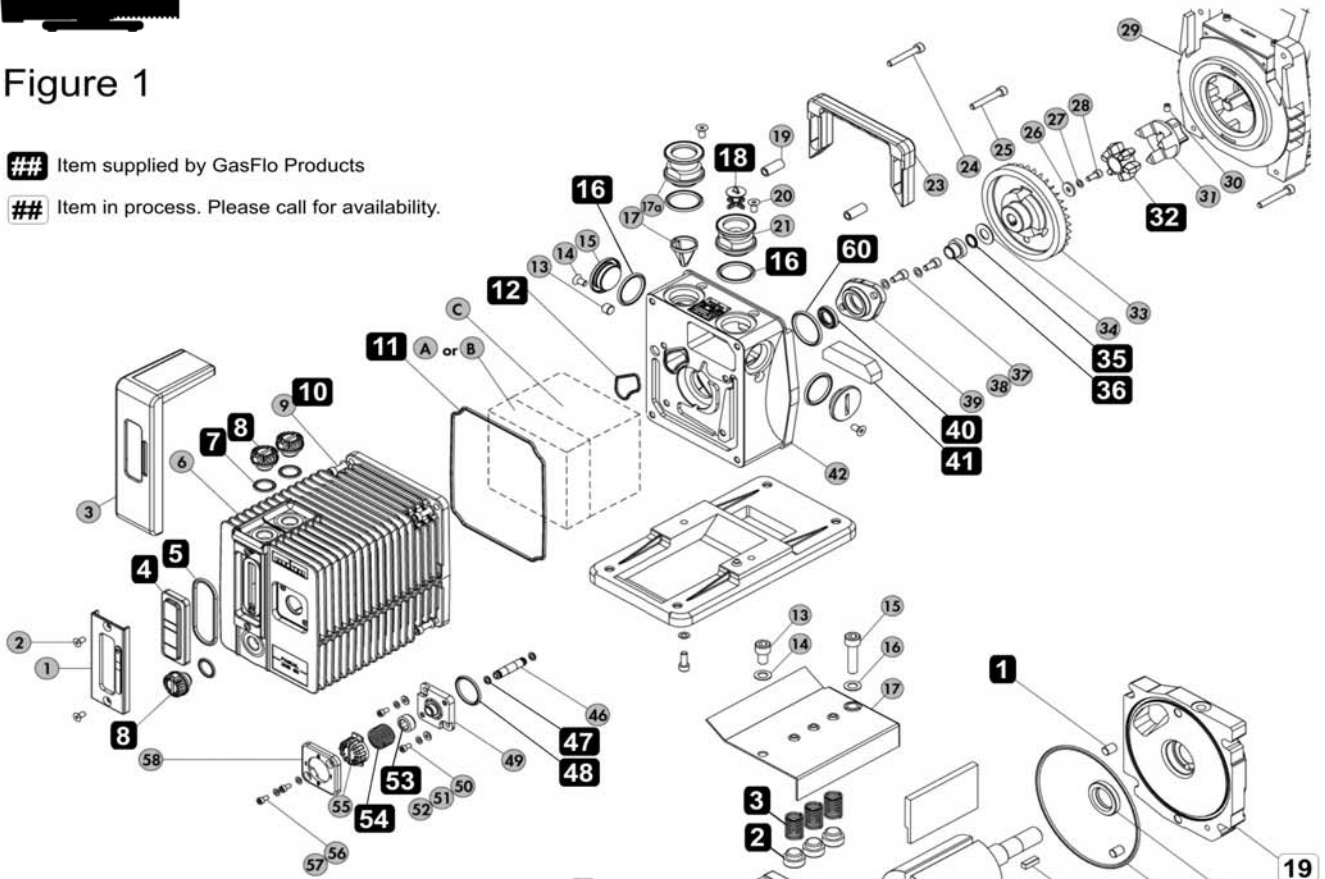

Figure 1

Item supplied by GasFlo Products

Item in process. Please call for availability.

Figure 2

Figure 3

Figure 4

2005/10/15/21 C2 Parts & Kits

part no.	description	pkg qty	Dwg#	Front	All	2010	2015	2021
				Seal 65612	Minor 104975	Major 104614	Major 104615	Major 104616
65789	GASKET, SIGHT GLASS	1	1.05		1	1	1	1
320067	O RING, VITON SIGHT GLASS	1	1.05		1	1	1	1
82022	O RING, VITON	1	1.07		3	3	3	3
73452	WASHER, WAVED STEEL M4	4-pack	1.10		4	4	4	4
79148	O RING, VITON	1	1.11		1	1	1	1
320109	O RING, VITON	1	1.12		1	1	1	1
82025	O RING, VITON	1	1.16		4	4	4	4
52553	COUPLING ELEMENT	1	1.32		1	1	1	1
82007	O RING, VITON	1	1.35	1	1	1	1	1
65823 N	RING, SH. Coated New Style	1	1.36	1		1	1	1
82063	SEAL, SHAFT VITON	1	1.40	1	4	4	4	4
720007	PAD, FELT	1	1.41	1	1	1	1	1
82004	O RING, VITON	1	1.47		2	2	2	2
79509	O RING, VITON	1	1.48		1	1	1	1
65792	SLEEVE, GAS BALLAST VITON	1	1.53		1	1	1	1
82014	O RING, VITON	1	1.60	1	1	1	1	1
52655	VALVE, DISCHARGE VITON	4-pack	2.02		4	4	4	4
82024	O RING, VITON	1	2.08		1	1	1	1
79513	O RING, VITON	4-pack	2.21		4	4	4	4
65798	VALVE, ASB STEMMED VITON	1	2.36		1	1	1	1
79537	O RING, VITON	1	3.08		1	1	1	1
340023	NIB, ASB VITON DISC	1	3.10		1	1	1	1
84646	WASHER, WAVED	1	3.14		1	1	1	1
82003	O RING, VITON Bubbler	1	4.07		1	1	1	1
73453	WASHER, WAVED STEEL M5	1	9.99		1	1	1	1
73339	WASHER, FLAT M4	3-pack	9.99		3	3	3	3
73460	WASHER, WAVED S.S. M6	12-pack	9.99		24	24	24	24
65784	SIGHT GLASS, PLASTIC	1	1.04			1	1	1
82604	PLUG, PLASTIC DRAIN	1	1.08			3	3	3
65797	SPRING, GAS BALLAST	1	1.54			1	1	1
52541	SPRING, EXHAUST VALVE	4-pack	2.03			4	4	4
71067	KEY, SHAFT	1	2.22			1	1	1
53040	SPRING, VANE	8-pack	2.24			8	8	8
65757	VANE, 1ST STAGE Prevail	1	2.25			2		
65758	VANE, 1ST STAGE Prevail	1	2.25				2	
65759	VANE, 1ST STAGE Prevail	1	2.25					2
65834	VANE, 2ND STAGE Prevail ^{Plus}	1	2.33			2	2	2
65799	SPRING, ASB	1	2.35			1	1	1
230044 P	VANE, OIL PUMP Prevail ^{Plus}	1	3.04			1	1	1
65617	SPRING, ASB PISTON	1	3.12			1	1	1
87593	BALL, GAS BALLAST	1	4.04			1	1	1
65149	SPRING, GAS BALLAST	1	4.05			1	1	1
Other Spare Parts Available for These Pumps								
65801	ROTOR, 1ST STAGE COATED	1	2.23			1		
65802	ROTOR, 1ST STAGE COATED	1	2.23				1	
65803	ROTOR, 1ST STAGE COATED	1	2.23					1
71040	PIN, CENTERING	12-pack	2.01			12	12	12
102854	ROTOR, 2ND STAGE COATED	1	2.31			1	1	1
05-21 CS	BUSHING SET CARBON	1	9.99			1	1	1