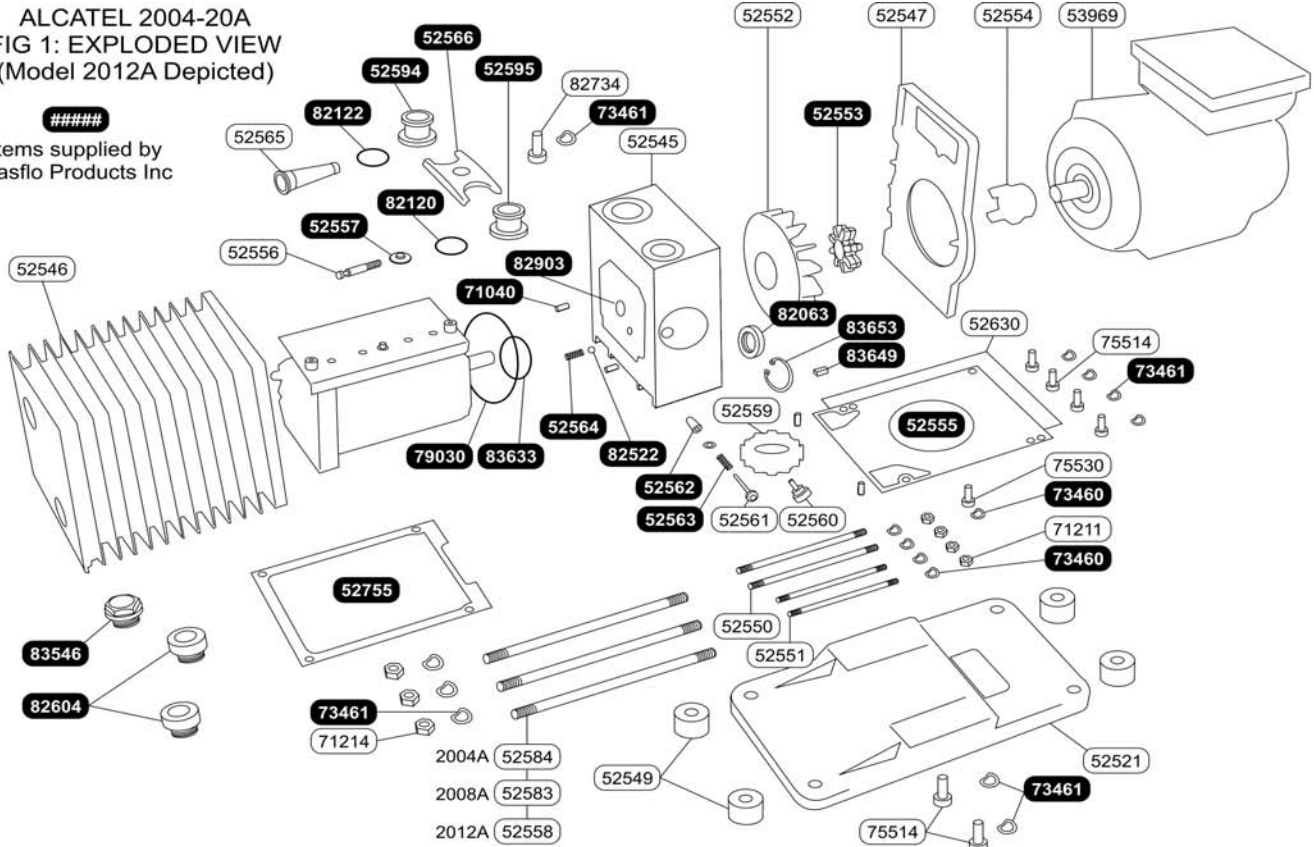

# 2004A, 2008A, 2012A, 2020A Parts & Kits

Exploded View & Kit List: p/n XKA2004-20A rev. 12/07

ALCATEL 2004-20A  
FIG 1: EXPLODED VIEW  
(Model 2012A Depicted)

#####  
Items supplied by  
Gasflo Products Inc

ALCATEL 2004-20A  
FIG 2: INNER MODULE  
EXPLODED VIEW  
(Model 2012A Depicted)