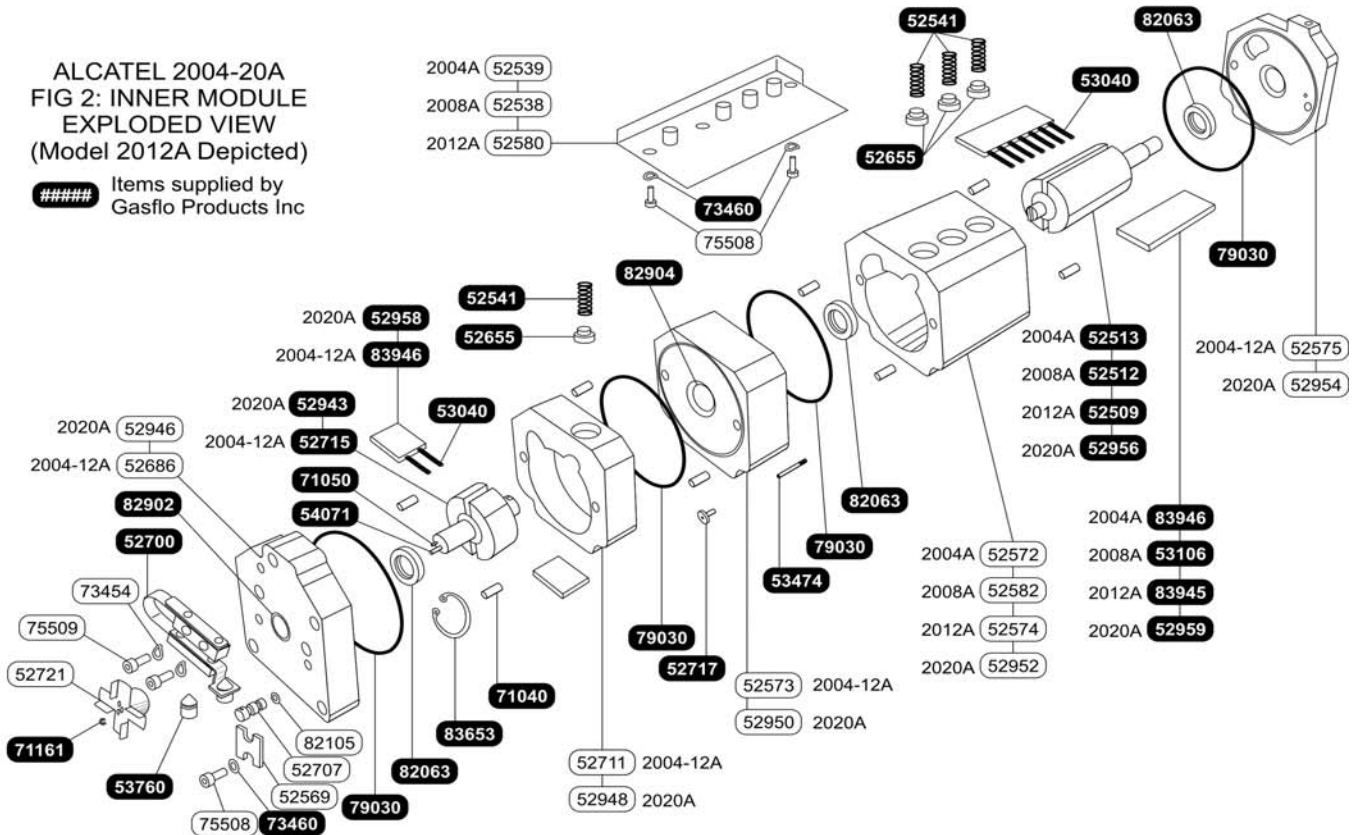

ALCATEL 2004-20A
FIG 2: INNER MODULE
EXPLODED VIEW
(Model 2012A Depicted)

Items supplied by
Gasflo Products Inc